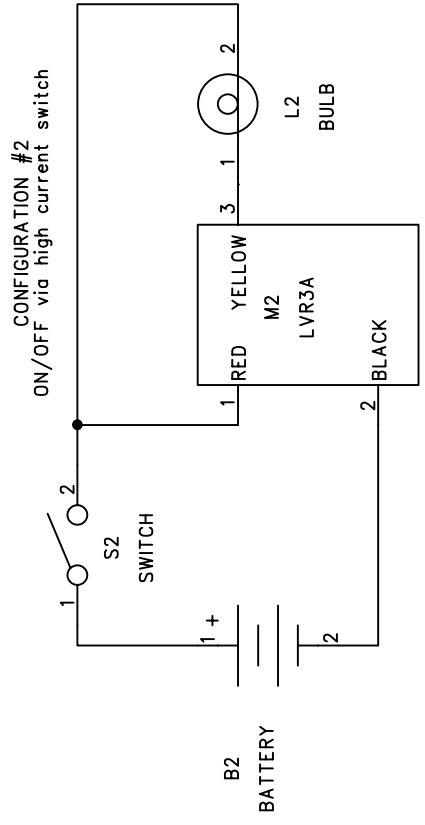

6 5 4 3 2 1

REVISION RECORD		
LTR	ECO NO:	APPROVED:
		DATE:

NOTE: reverse protection can be added/removed from all 3 configurations

COMPANY:		TITLE: LVR3A SYSTEM CONNECTION	
DRAWN: Willie Hunt	DATED: Mar 18 1999	CODE:	REV:
CHECKED:	DATED:	SIZE:	DRAWING NO:
QUALITY CONTROL:	DATED:		
RELEASED:	DATED:	SCALE:	SHEET: 2 OF 3