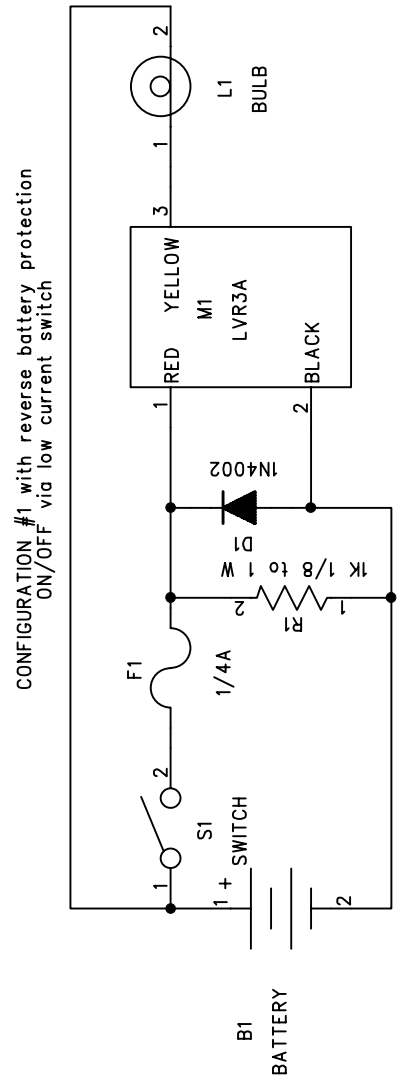

6 5 4 3 2 1

REVISION RECORD		
LTR	ECO NO:	APPROVED:
		DATE:

NOTE: reverse protection can be added/removed from all 3 configurations

COMPANY:		TITLE: LVR3A SYSTEM CONNECTION	
DRAWN: Willie Hunt	DATED: Mar 18 1999	CODE:	REV:
CHECKED:	DATED:	SIZE:	DRAWING NO:
QUALITY CONTROL:	DATED:		
RELEASED:	DATED:	SCALE:	SHEET: 2 OF 3