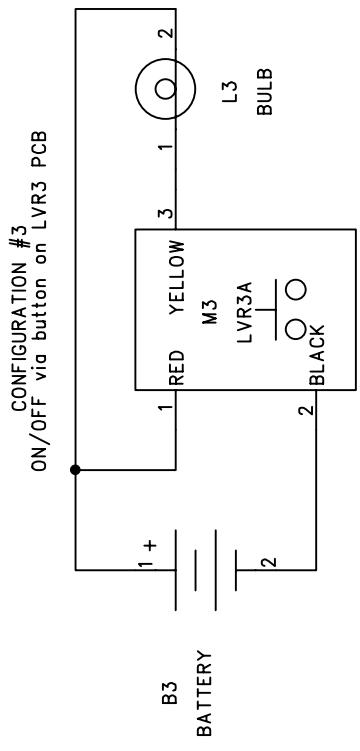

6 5 4 3 2 1

REVISION RECORD		
LTR	ECO NO:	APPROVED:
		DATE:

NOTE: reverse protection can be added/removed from all 3 configurations

COMPANY:		TITLE: LVR3A SYSTEM CONNECTION	
DRAWN: Willie Hunt	DATED: Mar 18 1999	CODE:	REV:
CHECKED:	DATED:	SIZE:	DRAWING NO:
QUALITY CONTROL:	DATED:		
RELEASED:	DATED:	SCALE:	SHEET: 2 OF 3